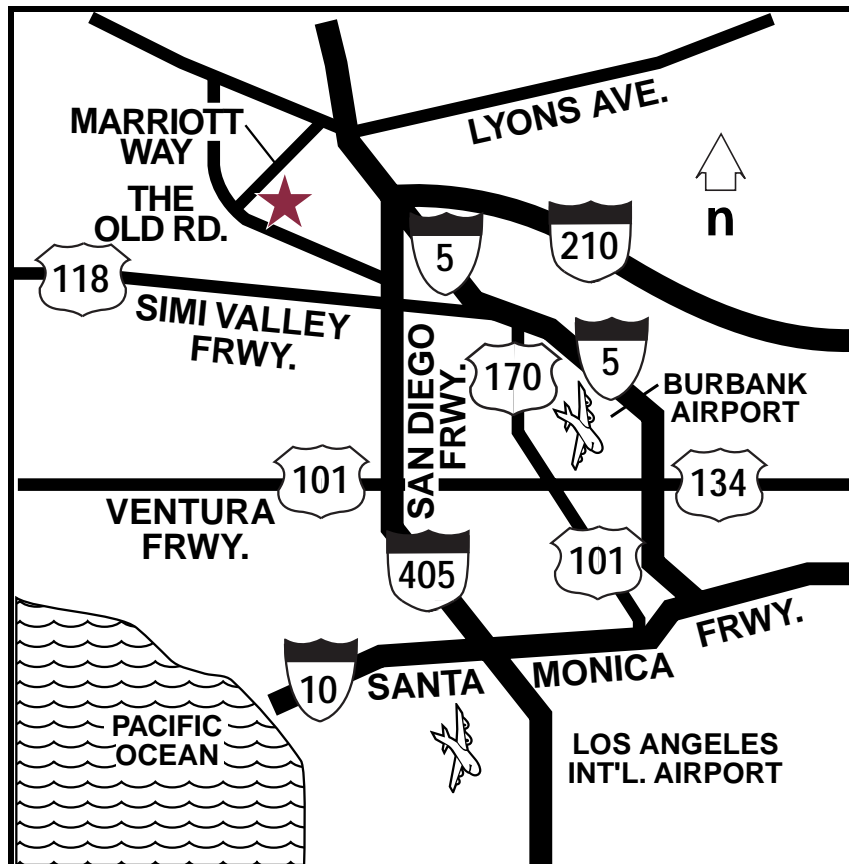

25320 The Old Road, Santa Clarita, CA 91381 (661) 290-2800 / Fax (661) 290-2802

FROM BURBANK-GLENDALE-PASADENA

Take I 5 north
Exit Lyons (left)
Left on Marriott Way
Left on 'The Old Road.'

FROM LAX AIRPORT

Take Interstate 405 North
Take Interstate 5 N
Exit Lyons
Turn left over freeway to Marriott Way
Left on 'The Old Road.'

COMPANIES

- Cal Arts
• 2 miles
Three D Systems
• 5 miles
Advanced Bionics
• 5 miles
Master's College
• 3 miles
Qiagen
• 6 miles
St. Jude Medical
• 7 miles
Princess Cruises
• 4 miles
HR Textron
• 5 miles
Henry Mayo Hospital
• 4 miles
Anheuser Busch
• 10 miles

ATTRACTIONS

- Six Flags Magic Mountain & Hurricane Harbor
• 3 1/2 miles
Shopping & Restaurants
• 1/2 mile
Golf Courses
• 6 miles
Valencia Town Center Mall
• 4 mile
Castaic Lake
• 8 miles
LA Zoo
• 18 miles
Beaches
• 20 miles
Hollywood
• 15 miles
Knott's Berry Farm
• 25 miles
Rose Bowl
• 30 miles